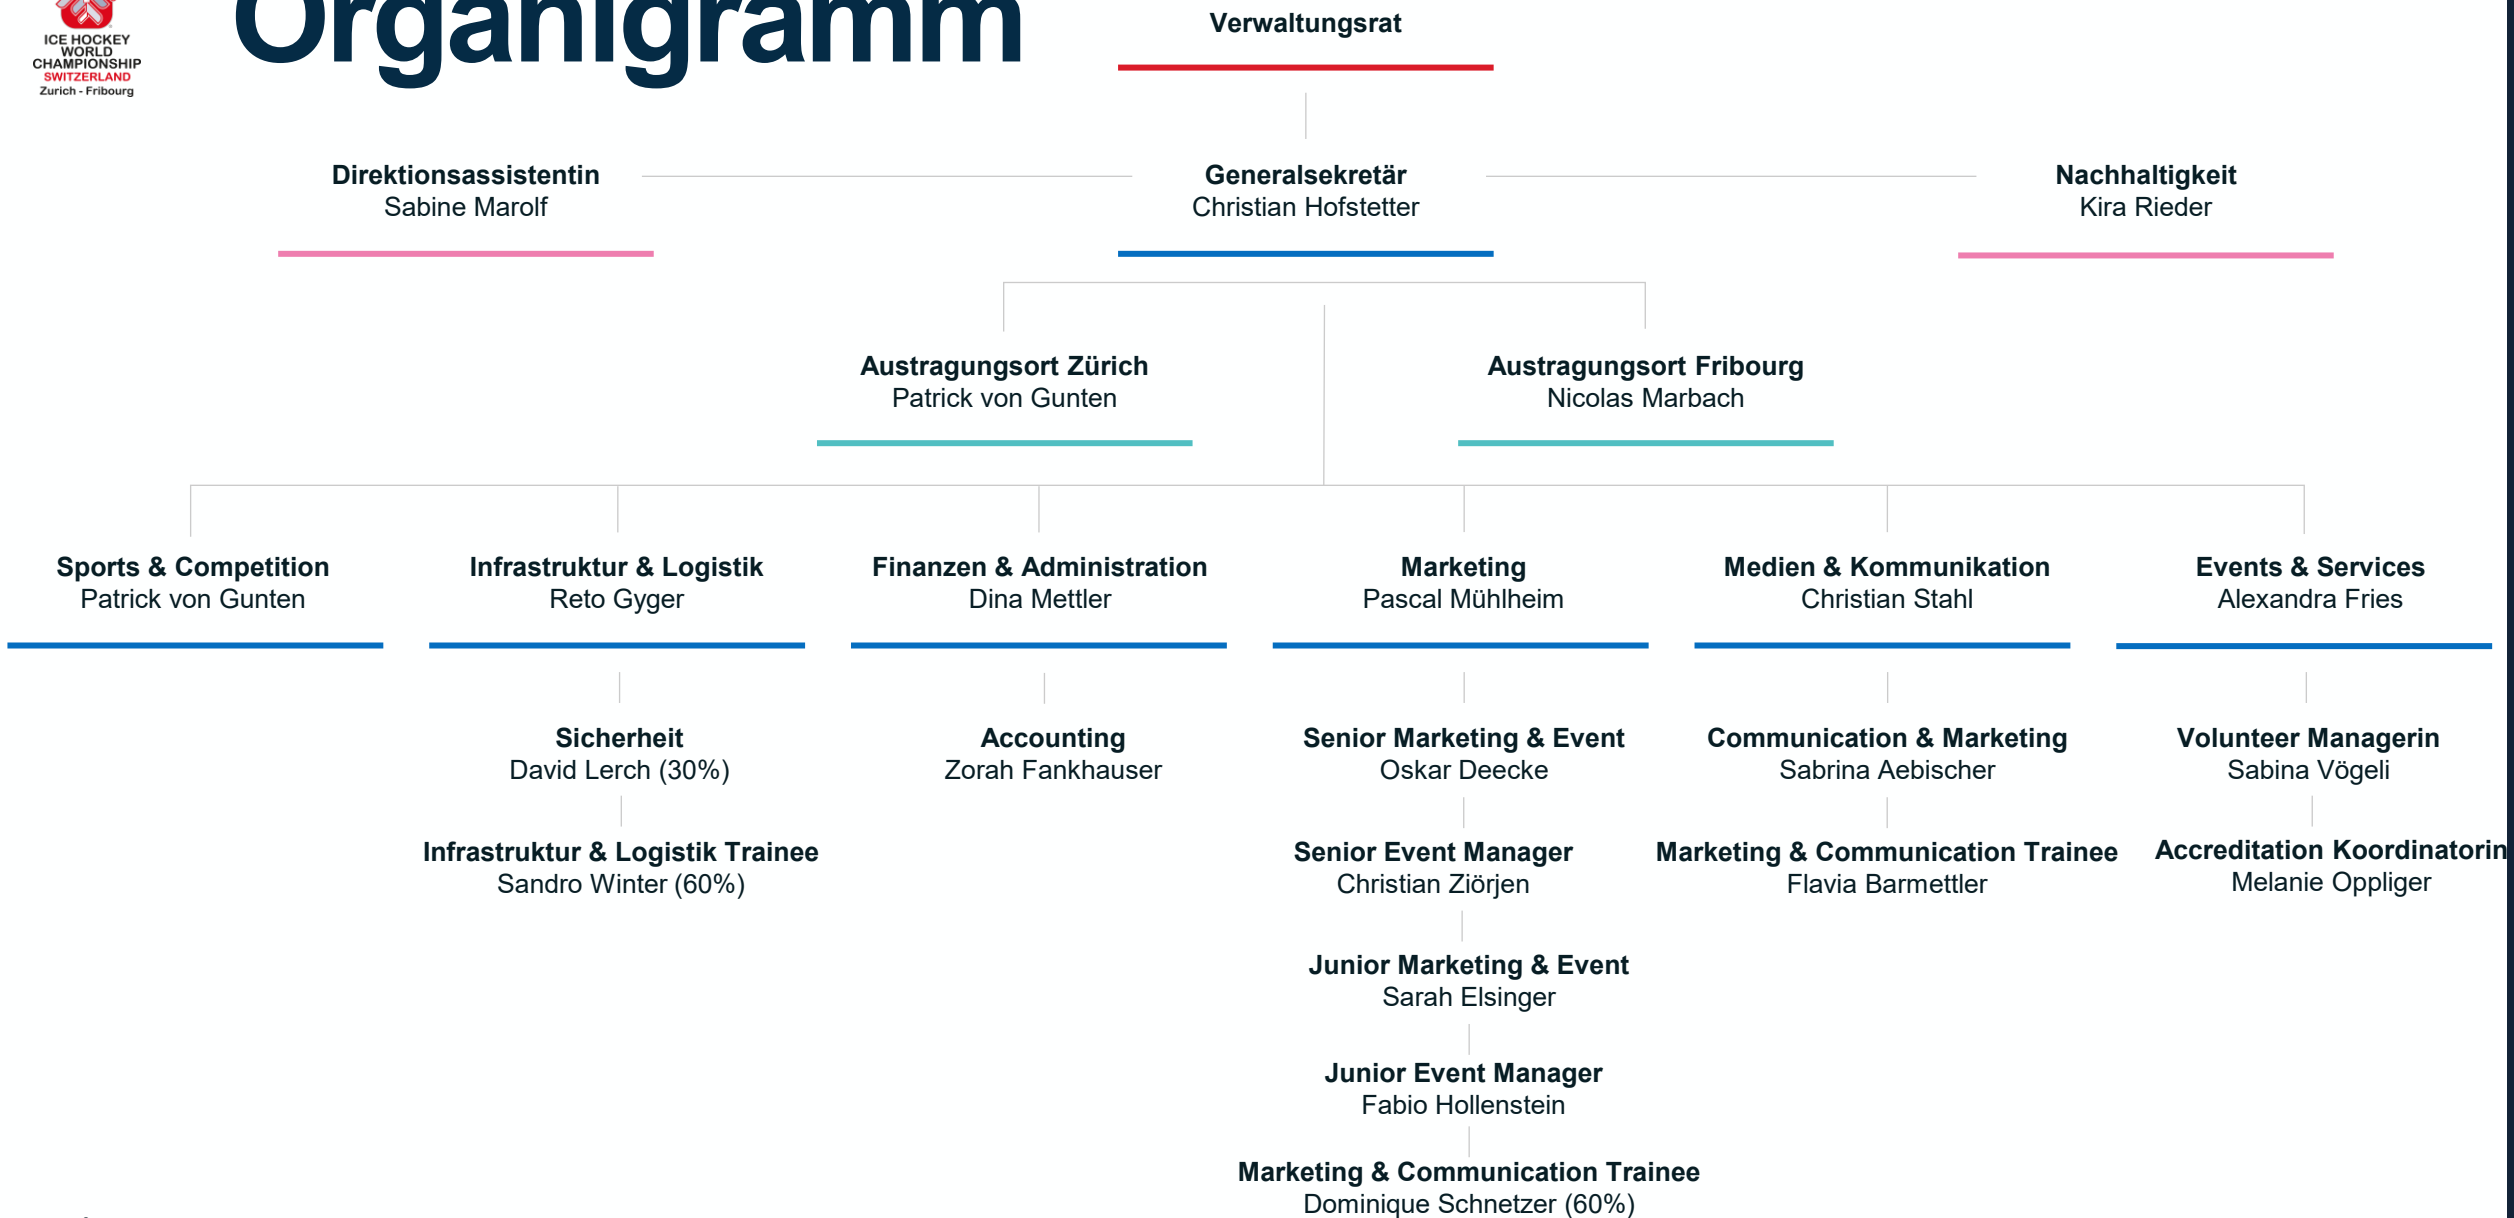

2020

**ICE HOCKEY
WORLD
CHAMPIONSHIP
SWITZERLAND
Zurich - Lausanne**

ZIELE BEWERBUNG

***“WE CREATE A THRILLING AND UNFORGETTABLE ICE HOCKEY EXPERIENCE
AT THE HIGHEST LEVEL, ALLOWING EVERYONE TO SHINE.”***

STRUKTUR 2026 IIHF WM

Joint Venture

unfront

Organising Committee 2026 IIHF Ice Hockey World Championship AG
Flughofstrasse 50 in 8152 Glattbrugg

Struktur

Organigramm

FACTS & FIGURES

Der regionale öffentliche Verkehr ist inbegriffen